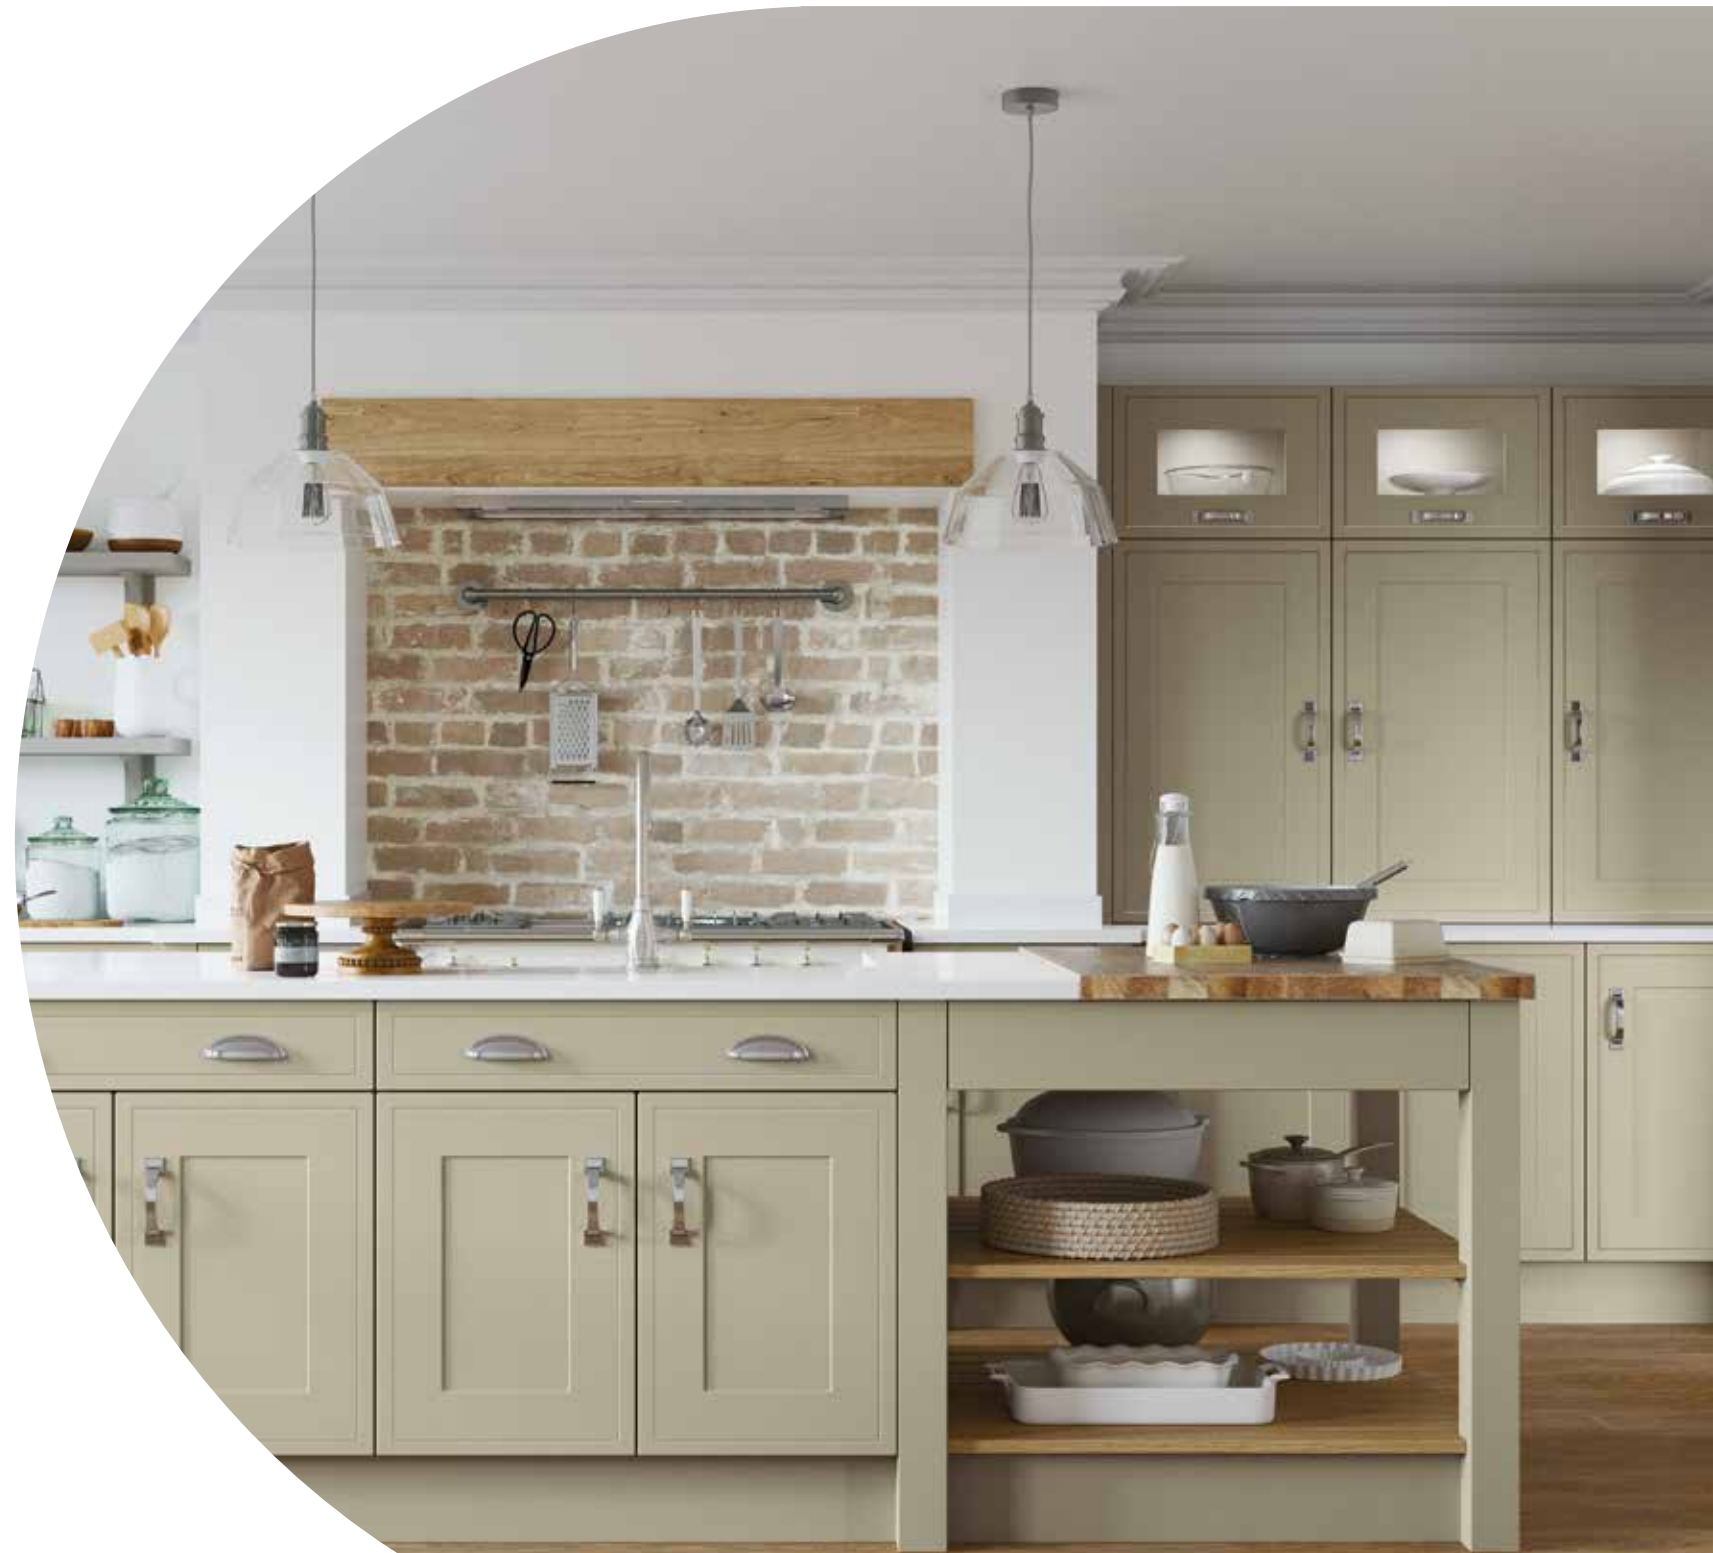

Ealing
18mm Thick
90mm Stile Width

Rathlin Kitchen / Featured in Matt Evergreen

Salisbury Kitchen / Featured in Matt Light Grey

Jones Kitchen / Featured in Superior Matt Black

Rathlin Kitchen / Featured in Superior Matt Dakar