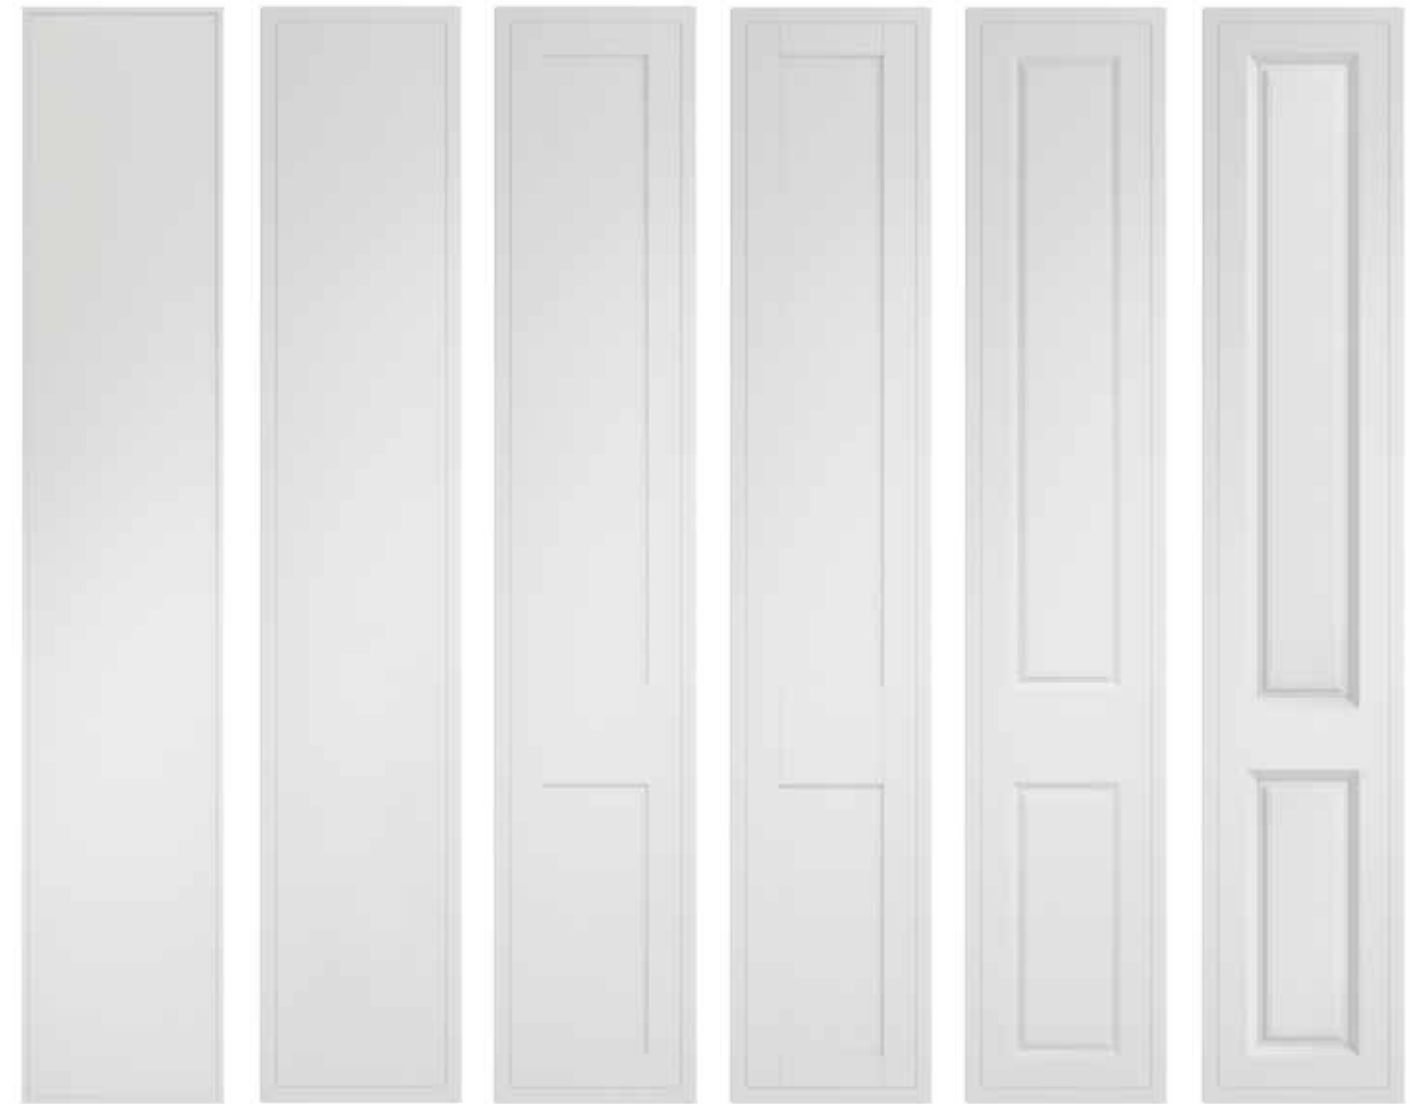

Vilo
10mm Stile Width

Jones
36mm Stile Width

Rathlin
95mm Stile Width

St.Ives
95mm Stile Width

Salisbury
90mm Stile Width

Ealing
90mm Stile Width