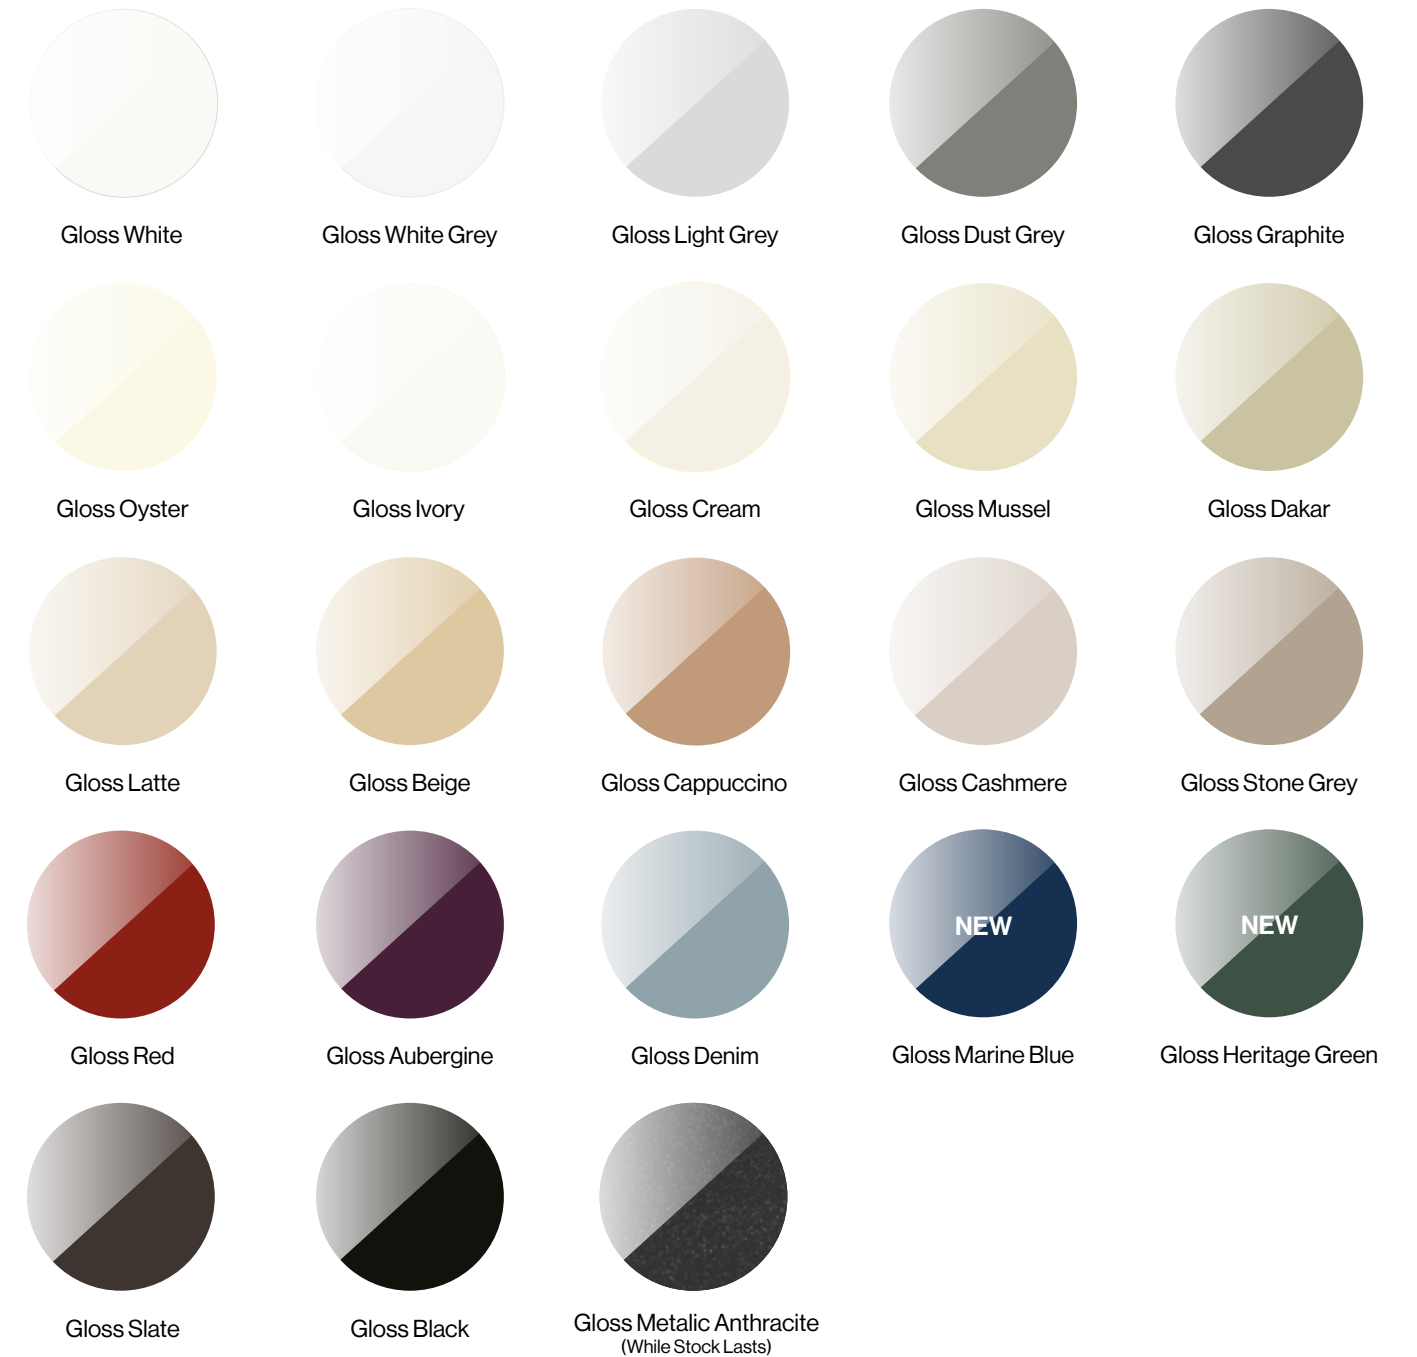

Matt Finishes / Woodgrain Effects

Matt Finishes / Legno

Matt Finishes / Smooth

Matt Finishes / Super Smooth Matt Uni-Colour

Gloss Finishes / High Gloss Uni-Colours and Metallics

Cutler Kitchen / Featured in Matt White Grey