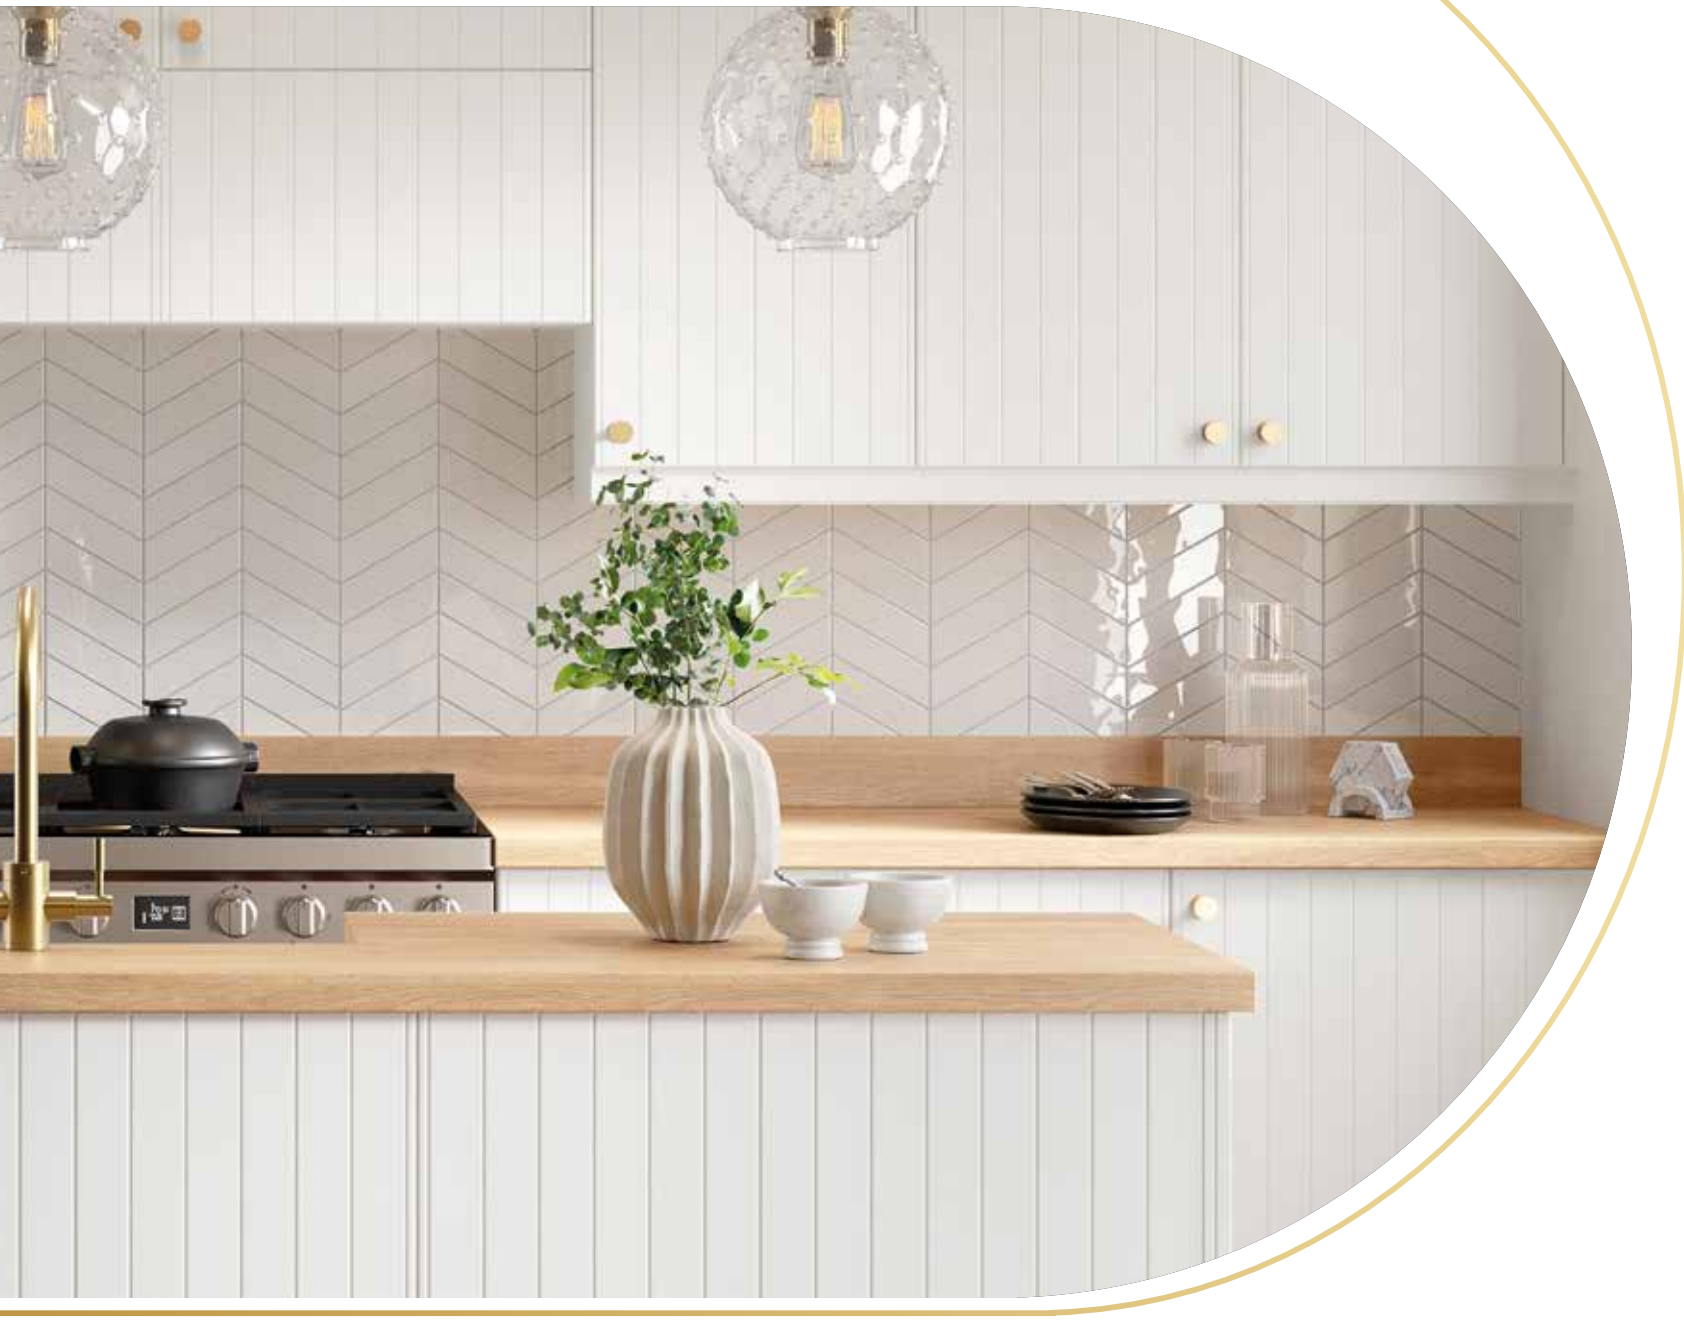

Berwick
18mm Thick
65mm Stile Width

Amalfi
18mm Thick
85mm Stile Width

Westbury
18mm Thick
70mm Stile Width

Saxon Square
18mm Thick
60mm Stile Width

Ella Kitchen / Featured in Matt Pebble

Lena Kitchen / Featured in Matt Pure White